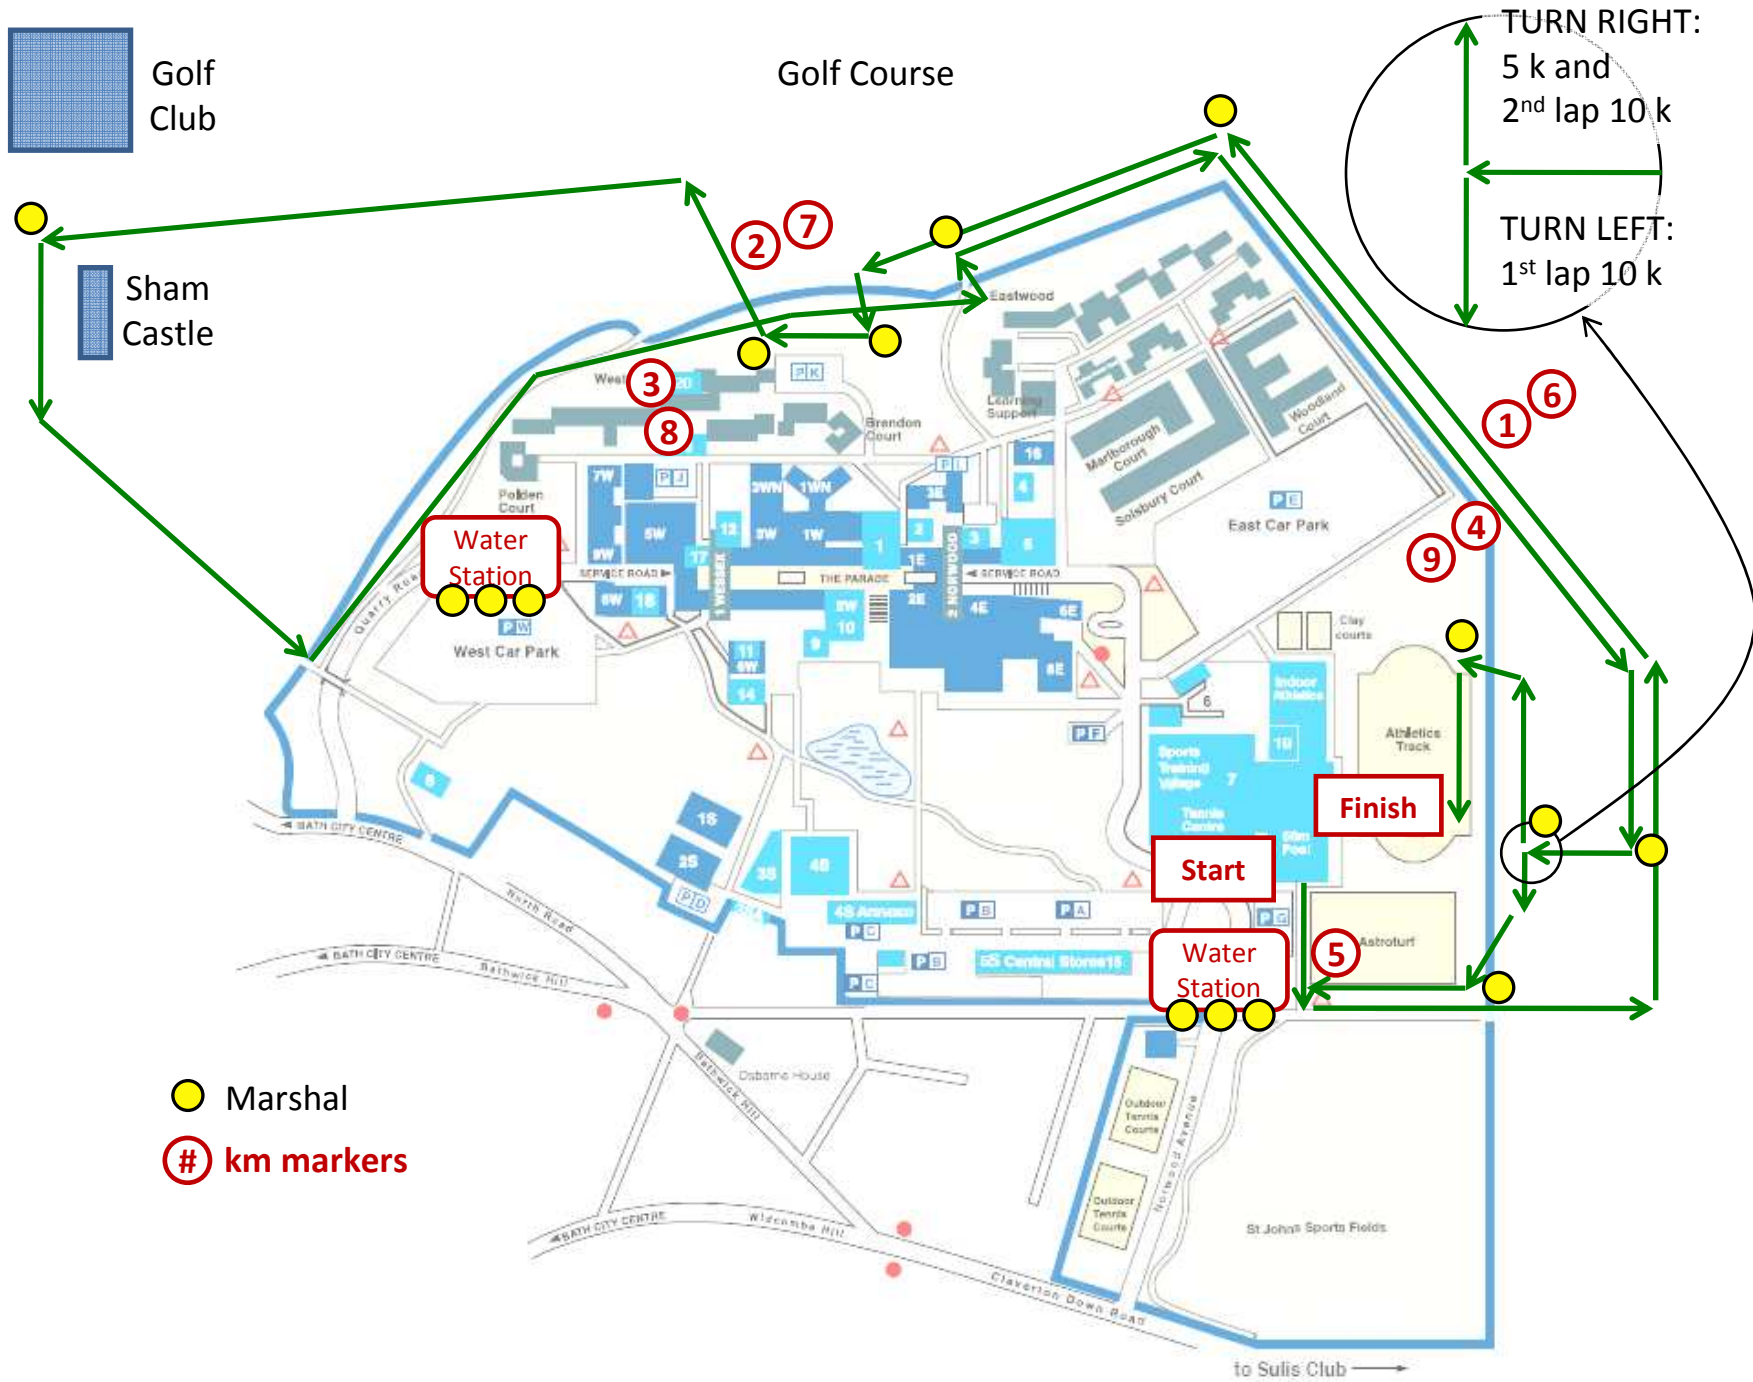

Golf Club

Sham Castle

Golf Course

TURN RIGHT:
5 k and
2nd lap 10 k

TURN LEFT:
1st lap 10 k

Water Station

Start

Finish

Water Station

● Marshal

Ⓝ km markers

to Sulis Club →